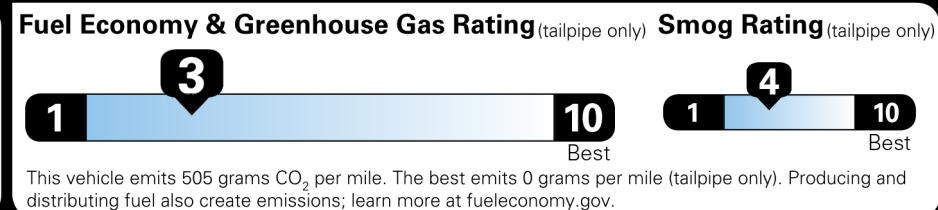

Not Original - Copy

Created on 2026-05-04 15:34:20 (UTC)

EPA DOT Fuel Economy and Environment

Gasoline Vehicle

You spend \$9,750 more in fuel costs over 5 years compared to the average new vehicle.

Annual fuel COST \$3,650