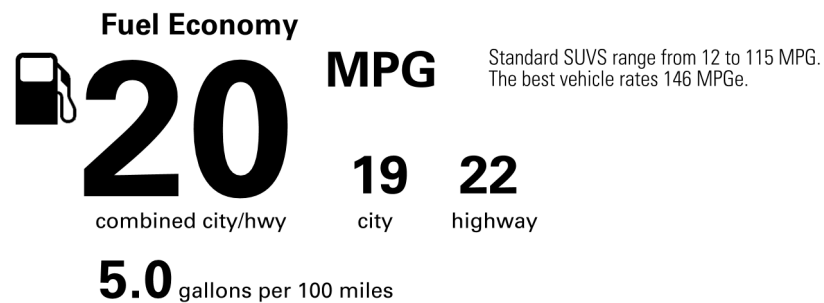

STANDARD EQUIPMENT UNLESS REPLACED BY INSTALLED OPTIONS

LX 700h Luxury 4WD

Mechanical & Performance

- * 3.4L V6 TT Hybrid Engine with 457 Total System HP
- * 10-Speed Automatic Transmission
- * 8,000-lb Towing Capacity with Integrated Tow Hitch
- * Crawl Control with Turn Assist
- * Active Height Control / Multi-Terrain Select
- * Adaptive Variable Suspension

Not Original - Copy

EPA DOT Fuel Economy and Environment

Gasoline Vehicle

You spend \$7,000
 more in fuel costs over 5 years compared to the average new vehicle.

Annual fuel cost \$3,100

Actual results will vary for many reasons, including driving conditions and how you drive and maintain your vehicle. The average new vehicle gets 29 MPG and costs \$8,500 to fuel over 5 years. Cost estimates are based on 15,000 miles per year at \$4.15 per gallon. MPGe is miles per gasoline gallon equivalent. Vehicle emissions are a significant cause of climate change and smog.