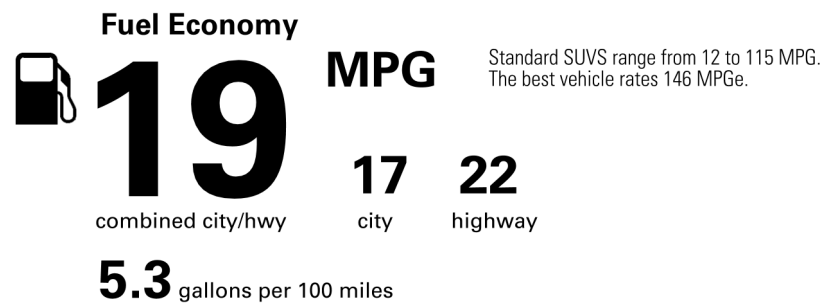

STANDARD EQUIPMENT UNLESS REPLACED BY INSTALLED OPTIONS

LX 600 Luxury 4WD

Mechanical & Performance

- * 3.4L V6 Twin Turbo Engine with 409 HP
- * 10-Speed Automatic Transmission
- * 8,000-lb Towing Capacity with Integrated Tow Hitch
- * Crawl Control with Turn Assist
- * Active Height Control
- * Multi-Terrain Select
- * Adaptive Variable Suspension

\$116,000.00

Not Original - Copy

Created on 2026-05-30 16:51:36 (UTC)

EPA DOT Fuel Economy and Environment

Gasoline Vehicle

You spend \$8,000 more in fuel costs over 5 years compared to the average new vehicle.