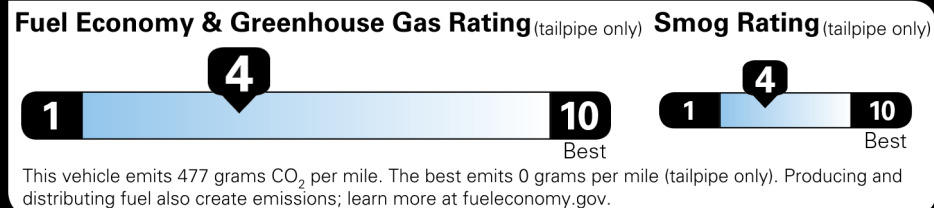

Actual results will vary for many reasons, including driving conditions and how you drive and maintain your vehicle. The average new vehicle gets 29 MPG and costs $8,500 to fuel over 5 years. Cost estimates are based on 15,000 miles per year at $4.15 per gallon. MPGe is miles per gasoline gallon equivalent. Vehicle emissions are a significant cause of climate change and smog.

fueleconomy.gov
Calculate personalized estimates and compare vehicles

MANUFACTURER'S SUGGESTED RETAIL PRICE† $119,207.00
DELIVERY, PROCESSING AND HANDLING FEE 1,550.00
TOTAL $120,757.00

GOVERNMENT 5-STAR SAFETY RATINGS

This vehicle has not been rated by the government for overall vehicle score, frontal crash, side crash or rollover risk.

Star ratings range from 1 to 5 stars (★★★★★) with 5 being the highest.
Source: National Highway Traffic Safety Administration (NHTSA)
www.safercar.gov or 1-888-327-4236

†Manufacturer's suggested retail price excludes delivery processing and handling fees, license and title fees, applicable federal, state and local taxes, and dealer and distributor options and accessories.

LEXUS IS PLEASED TO OFFER THE FOLLOWING OWNER SUPPORT PACKAGE WITH EACH NEW LEXUS

- 24-hour, 365-days/yr., roadside assistance plan
- 1st and 2nd scheduled maintenance services
- Limited reimbursement for certain emergency breakdowns

An extended service contract may be available for this vehicle. Ask dealer for details.

LML2E1N1S0F0W1

320 0404 L001