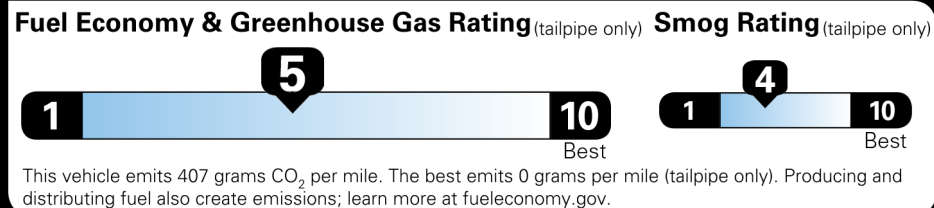

Not Original Copy

Created on 2025-09-25 10:08:15 (UTC)

EPA DOT Fuel Economy and Environment

Gasoline Vehicle

You spend \$5,000
 more in fuel costs over 5 years compared to the average new vehicle.

Annual fuel cost \$2,900