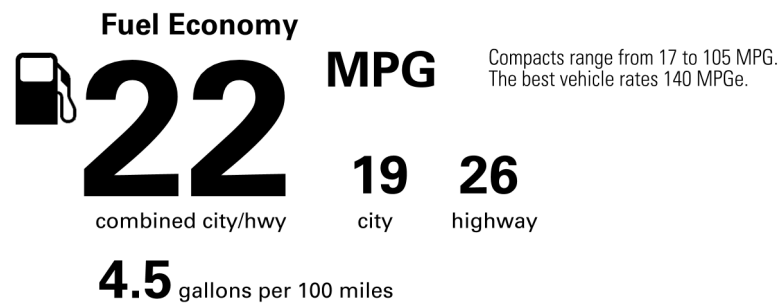

See Lexus.com/IS for more details.

INSTALLED OPTIONS
 BASE MANUFACTURER'S SUGGESTED RETAIL PRICE

	\$47,935.00
** Panoramic View Monitor, Intuitive Parking Assist with Auto Braking and Rear Cross-Traffic Braking	1,365.00
** Power Rear Sunshade	210.00
** F SPORT Handling Package: Adaptive Variable Suspension & Drive Mode Select with Sport S / S+ and Custom Modes	770.00
** Triple Beam LED Headlamps	1,250.00
** Navigation/Mark Levinson Audio Package: Nav System with 10.3-in Touchscreen Display. Dynamic Nav 3-Year Trial, Destination Assist 3-Year Trial, Dynamic Voice Command (Requires Enform Trial/ Subscription). 4G Network Dependent. Mark Levinson(R) Premium Audio System	2,750.00
** Power Moonroof	1,100.00
** All Weather Floor Mats and Trunk Tray	330.00
** USB Phone Charging Cable Kit	85.00
** Door Edge Guards	160.00
** Illuminated Trunk Sill	450.00
** Trunk Mat/Key Glove/Cargo Net/Wheel Locks	303.00

Not Original Copy

Created on 2025-09-25 10:08:15 (UTC)

EPA DOT Fuel Economy and Environment

Gasoline Vehicle

You spend \$5,000
 more in fuel costs over 5 years compared to the average new vehicle.

Annual fuel cost \$2,900