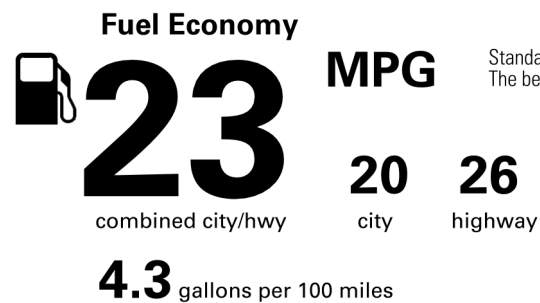

See Lexus.com/TX for more details.

INSTALLED OPTIONS

BASE MANUFACTURER'S SUGGESTED RETAIL PRICE

\$63,490.00

- ** Heated & Ventilated Second-Row Captain's Chairs 680.00
- ** Convenience Package: Front-Cross Traffic Alert, Traffic Jam Assist (Requires Drive Connect subscription, 3-Year Trial Included, 4G Network Dependent), and Digital Key (Requires Remote Connect Subscription, 3-Year Trial Included, 4G Network Dependent) 895.00
- ** 22-in Alloy Wheels 2,140.00
- ** Mark Levinson(R) Premium Audio System 1,160.00
- ** Technology Package: Panoramic View Monitor, Advanced Park with Remote Park, Digital Rearview Mirror and Head-Up Display 2,380.00
- ** All Weather Floor Liners 259.00
- ** Cross Bars 420.00
- ** Black Emblem Overlays 325.00
- ** Carpet Cargo Mat/Cargo Net/Key Glove/Wheel Locks 354.00
- ** Mudguards 170.00
- ** Side Puddle Lamps / Rear Hatch Cargo Lamps 574.00
- ** Illuminated Door Sills 470.00
- ** Tow Hitch Ball Mount 75.00
- ** Door Edge Guards 165.00
- ** Tow Hitch 1,390.00

Not Original - Copy

Created on 2026-05-05 02:22:31 (UTC)

EPA DOT Fuel Economy and Environment

Gasoline Vehicle

You spend \$5,000
 more in fuel costs over 5 years compared to the average new vehicle.

Annual fuel COST