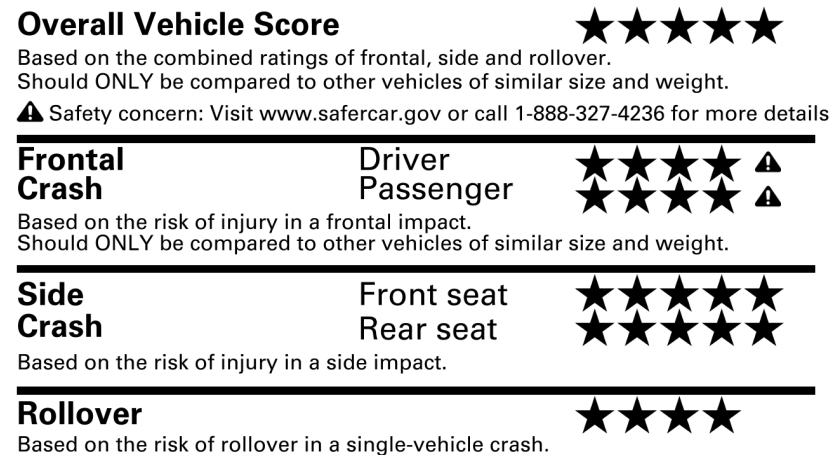

fueleconomy.gov
 Calculate personalized estimates and compare vehicles

MANUFACTURER'S SUGGESTED RETAIL PRICE† \$74,947.00

DELIVERY, PROCESSING AND HANDLING FEE 1,550.00

TOTAL \$76,497.00

GOVERNMENT 5-STAR SAFETY RATINGS

Star ratings range from 1 to 5 stars (★★★★★) with 5 being the highest.
 Source: National Highway Traffic Safety Administration (NHTSA)
 www.safercar.gov or 1-888-327-4236

†Manufacturer's suggested retail price excludes delivery processing and handling fees, license and title fees, applicable federal, state and local taxes, and dealer and distributor options and accessories.