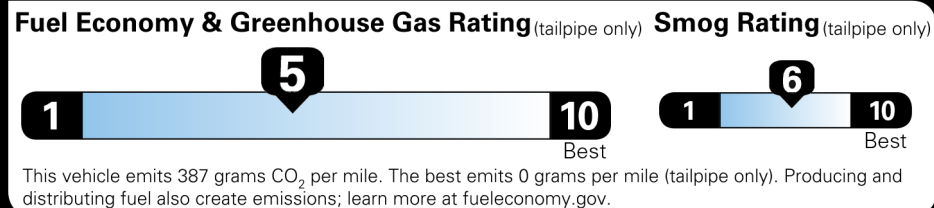

You spend $5,000
more in fuel costs over 5 years compared to the average new vehicle.

Annual fuel COST

$2,700

Actual results will vary for many reasons, including driving conditions and how you drive and maintain your vehicle. The average new vehicle gets 29 MPG and costs $8,500 to fuel over 5 years. Cost estimates are based on 15,000 miles per year at $4.15 per gallon. MPGe is miles per gasoline gallon equivalent. Vehicle emissions are a significant cause of climate change and smog.

fueleconomy.gov
Calculate personalized estimates and compare vehicles

MANUFACTURER'S SUGGESTED RETAIL PRICE† $74,947.00

DELIVERY, PROCESSING AND HANDLING FEE 1,550.00

TOTAL $76,497.00