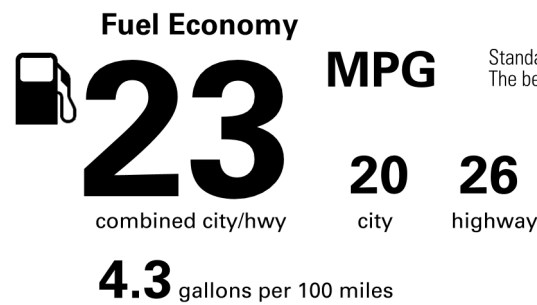

Not Original - Copy

Created on 2026-05-11 12:22:25 (UTC)

EPA DOT Fuel Economy and Environment

Gasoline Vehicle

You spend \$5,000
 more in fuel costs over 5 years compared to the average new vehicle.

Annual fuel COST