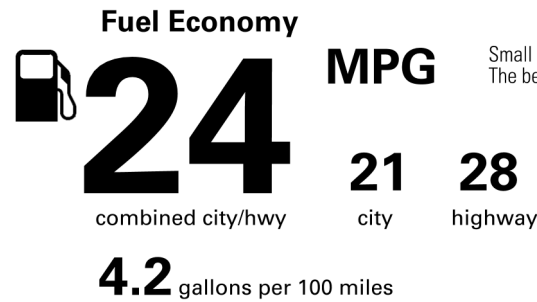

See Lexus.com/RX for details

INSTALLED OPTIONS

BASE MANUFACTURER'S SUGGESTED RETAIL PRICE

\$62,845.00

- ** Convenience Package: Panoramic View Monitor, Advanced Park; Traffic Jam Assist (Requires Drive Connect Subscription; 3-Year Trial Included. 4G Network Dependent.) 1,670.00
- ** Mark Levinson(R) Premium Audio System 1,160.00
- ** Kick Sensor and Tow Package 870.00
- ** Power Rear Door with Kick Sensor, Tow Hitch Receiver, 3,500-lb Towing Capacity
- ** Technology Package: Digital Rearview Mirror; Digital Key (Requires Remote Connect Subscription; 3-Year Trial Included. 4G Network Dependent.) 575.00
- ** All Weather Floor Liners 210.00
- ** Carpet Cargo Mat/Cargo Net/Key Gloves/Wheel Locks 354.00
- ** Rear Bumper Applique 90.00

Not Original - Copy

Created on 2026-04-21 15:22:38 (UTC)

EPA DOT Fuel Economy and Environment

Gasoline Vehicle

You spend \$4,500
 more in fuel costs over 5 years compared to the average new vehicle.

Annual fuel cost \$2,600