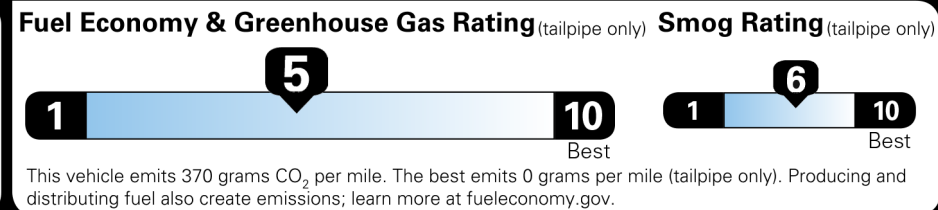

Not Original - Copy

Created on 2026-04-21 15:22:38 (UTC)

EPA DOT Fuel Economy and Environment

Gasoline Vehicle

You spend \$4,500
 more in fuel costs over 5 years compared to the average new vehicle.

Annual fuel cost \$2,600