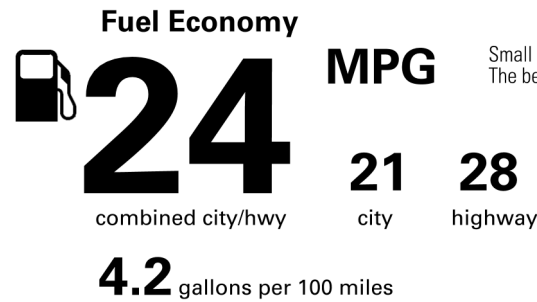

Not Original - Copy

Created on 2026-04-10 19:22:33 (UTC)

EPA DOT Fuel Economy and Environment

Gasoline Vehicle

Small SUVs range from 14 to 125 MPG. The best vehicle rates 146 MPGe.

You spend \$4,500
 more in fuel costs over 5 years compared to the average new vehicle.